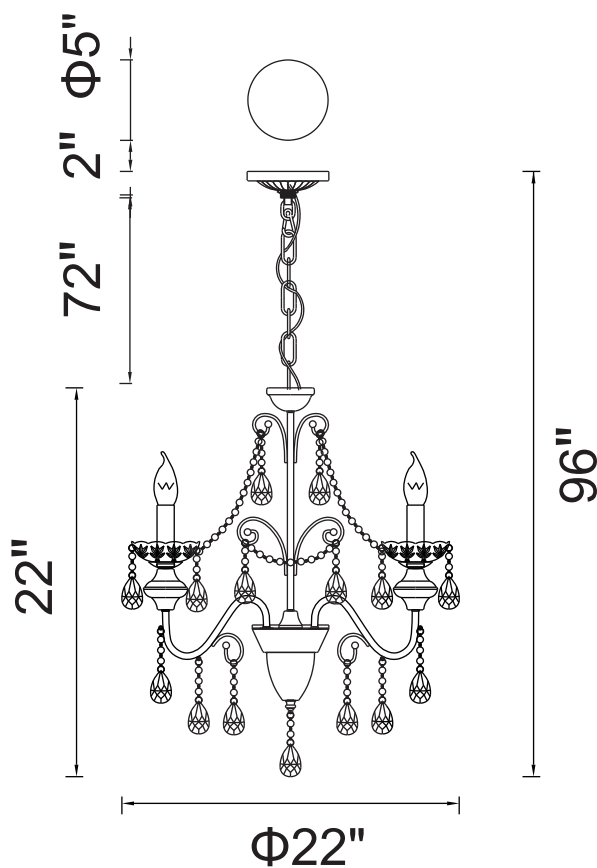

PROJECT: \_\_\_\_\_

FIXTURE TYPE: \_\_\_\_\_

LOCATION: \_\_\_\_\_

CONTACT/PHONE: \_\_\_\_\_

Item	5095P22B-6
Collection	PRINCETON
Finish	Black
Glass	-----
Crystal	Black
Input	120V AC,60HZ,AC

Shade	-----
Length/Dia.	22"
Width/Ext.	-----
Height	22"
Maximum	96"
Lumens	-----

Light Source	E12
Bulb Info.	6x60W
Included	-----
Dimmable	Yes
Color	-----
Weight	