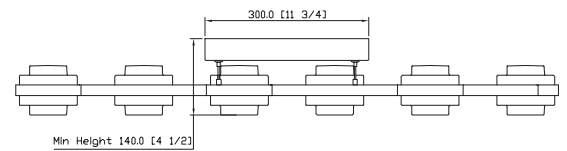

Available Finishes

Notes

Theoretical Lumens: XXX LM (subject to change)

Theoretical Wattage: XXX W (subject to change)

***Please note lumens and wattage are subject to change and will be determined post production of the first articles.

*Any custom modifications are subject to minimum order quantity. (M.O.Q.)