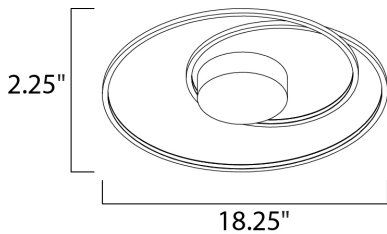

**PRODUCT DESCRIPTION**

This playful design of continuous channel finished in Matte Silver, spiral from the canopy to create unique lighting sculptures. LED mounted inside the channel provides ample illumination with an indirect effect.

**MEASUREMENTS**

DIMENSION : 18.25" L x 18.25" W x 2.25" H  
 CANOPY : 6" W x 2.25" H x 6" L  
 HANGING WEIGHT : 4 lb

**LAMPING**

INPUT VOLTAGE : 120V  
 LUMENS : 2,310 Rated (1,275 Del.)  
 BULB : 1 x 33W LED PCB Integrated , 33W Total  
 BULB INCLUDED : (Integrated)  
 DIMMABLE : Triac CL  
 CRI : 80+ CRI  
 COLOR\_TEMP : 3000K