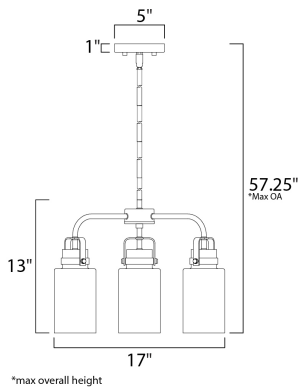

*max overall height

MEASUREMENTS

DIMENSION : 17" W x 13" H
 MAX OAH : 57.25" OAH
 CANOPY : 5" W x 1" H
 HANGING WEIGHT : 4.2 lb

LAMPING

INPUT VOLTAGE : 120V
 LUMENS : 0 Rated
 BULB : 3 x 60W Incandescent E26 Medium , 180W Total
 BULB INCLUDED : (Not Included)
 DIMMABLE : Yes