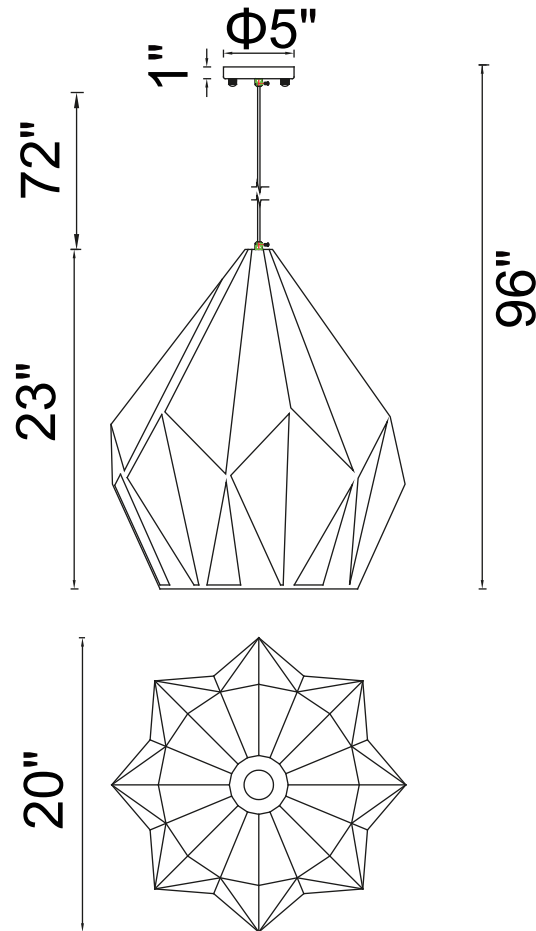

PROJECT: \_\_\_\_\_

FIXTURE TYPE: \_\_\_\_\_

LOCATION: \_\_\_\_\_

CONTACT/PHONE: \_\_\_\_\_

Item	1114P20-1-271
Collection	OXIDE
Finish	Black+Copper
Glass	-----
Crystal	-----
Input	120V AC,60HZ,AC

Shade	-----
Length/Dia.	16"
Width/Ext.	-----
Height	19"
Maximum	92"
Lumens	-----

Light Source	E26
Bulb Info.	1×60W
Included	-----
Dimmable	Yes
Color	-----
Weight	-----