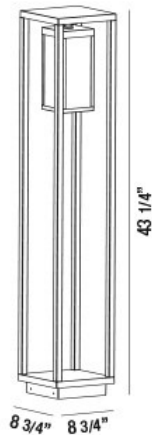

34122, SMALL LED BOLLARD

PRODUCT DETAILS

No.	:	34122-013
Product Color	:	GRAPHITE GREY
Shade / Accent Colour	:	CLEAR
Length	:	8.75"
Width	:	8.75"
Height	:	43.25"
Weight	:	12.3lbs

LIGHT SOURCE DETAILS

Light Source Type	:	INTEGRATED LED
Input Voltage	:	DULV
Bulb Voltage	:	100~277V
Socket Type	:	LED
Total Wattage	:	13W
Total Lumen	:	750lm
Kelvin	:	3000K
CRI	:	80

Options Available

ITEM NO.	FINISH	SHADE
34122-013	GRAPHITE GREY	CLEAR

TECHNICAL DETAILS

IP Rating	:	54
Location	:	WET
Approval	:	
Title 24	:	Yes

PROJECT INFORMATION

 Job Name: Date: Type:

 Comments: