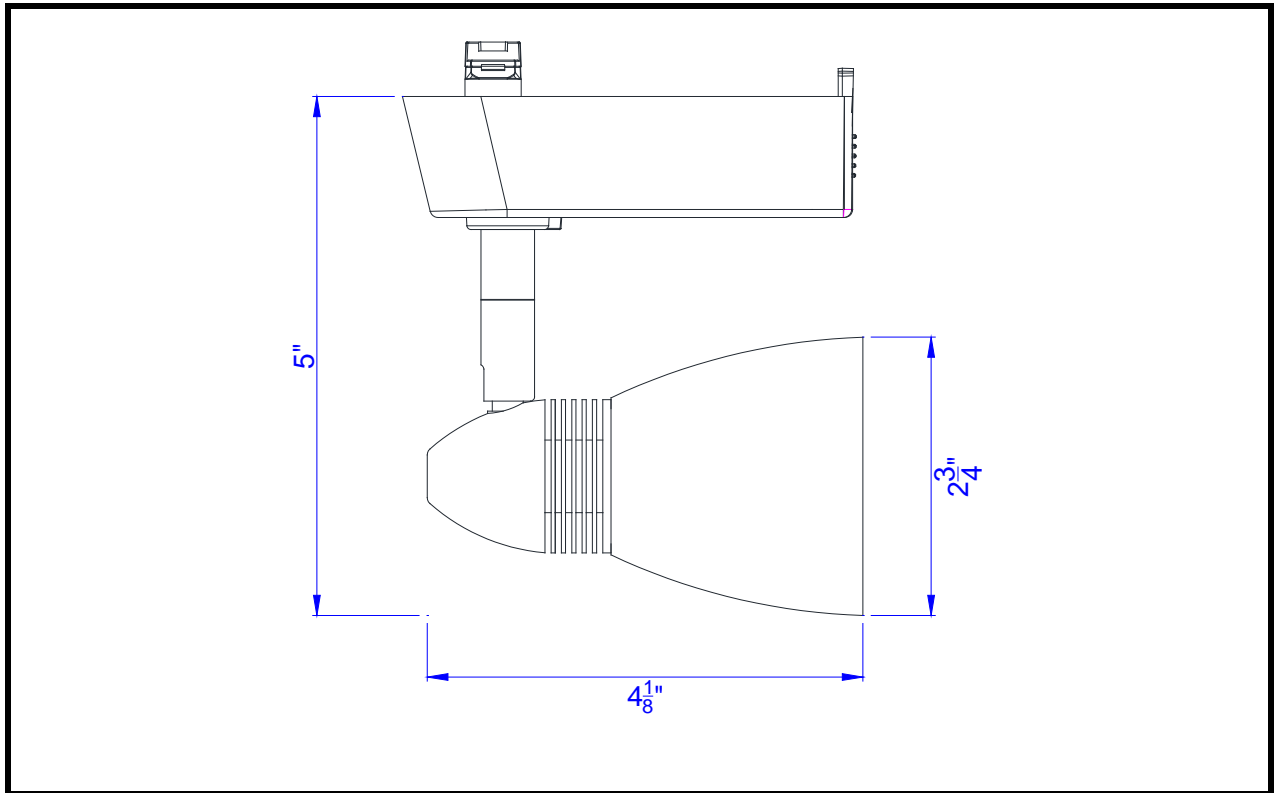

- Model No. :** HT-854
Description: Dimmable Integrated LED Track Fixture
Material: Metal
Finish : Black
Rotation : 355 degree
Capability : +90 degree from horizontal
Voltage : 120V
Wattage : 8W
Dimming: Dimmable, DVCL-153P/SCL-153P/AYCL-153P/CTCL-153P/DVCL-253P/
GT-150/GTJ-250M (ALL ARE LUTRON BRAND)
Color Temp: 3000K
Lumen : 480
CRI : 85
Beam: 30
Efficacy: 60
Rated Life : 30,000 hours
Certificate :