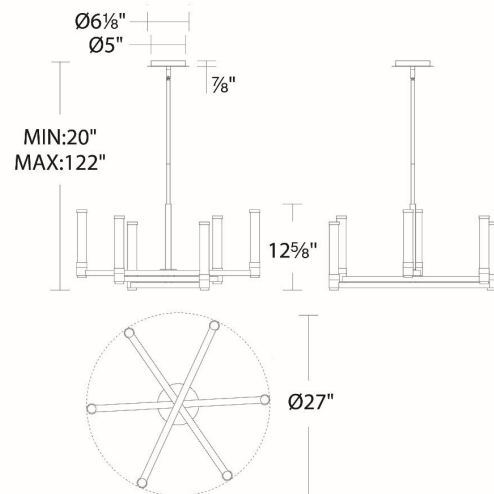

#### REPLACEMENT PARTS

- RPL-FIL-51327-AB - Replacement lamp AB
- RPL-FIL-51327-BK - Replacement lamp BK
- ROD-I06-PC130T-AB - 6" rod
- ROD-I06-PC130T-BK - 6" rod
- ROD-I12-PC130T-AB - 12" rod
- ROD-I12-PC130T-BK - 12" rod

#### LINE DRAWING:

PD-51327