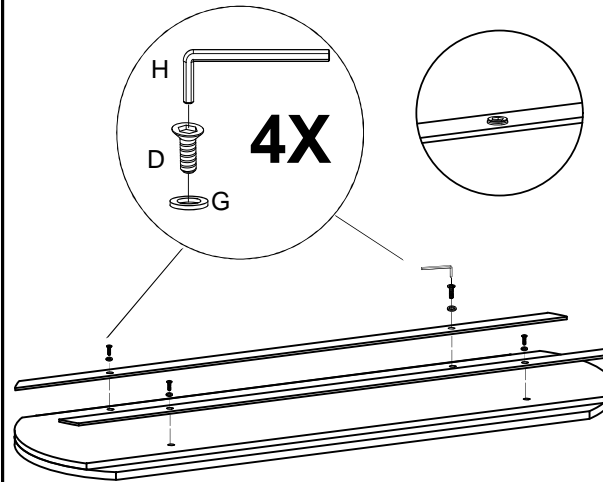

PARTS AND HARDWARE.

NOTES.

Thank you for purchasing this quality product! Be sure to check all packing material carefully for small part that may have come loose inside the carton during shipping.

CAUTION: The item is heavy, assembly should be performed by two people.

STEP 1.

STEP 2.

STEP 3.

STEP 4.