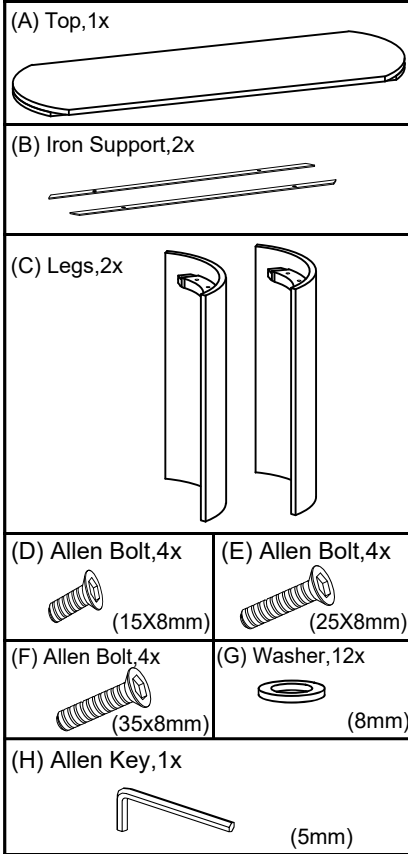

MOE'S

home collection

ASSEMBLY INSTRUCTIONS.

DALA CONSOLE TABLE

JD-1046-24

THANK YOU FOR YOUR PURCHASE!

PARTS AND HARDWARE.

NOTES.

Thank you for purchasing this quality product! Be sure to check all packing material carefully for small part that may have come loose inside the carton during shipping.

CAUTION: The item is heavy, assembly should be performed by two people.