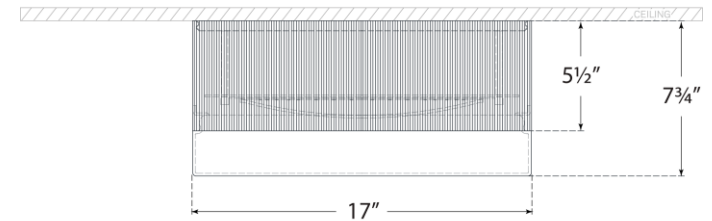

TEAR SHEET

Ace 17" Flush Mount

Item # TOB 4357BZ-WG

Designer: Thomas O'Brien

Height: 7.75"

Width: 17"

Finishes: BZ, HAB, PN

Glass Options: WG

Socket: Dedicated LED

Wattage: 60w (4800lm)

Note: UL Only

Front View

Bottom View