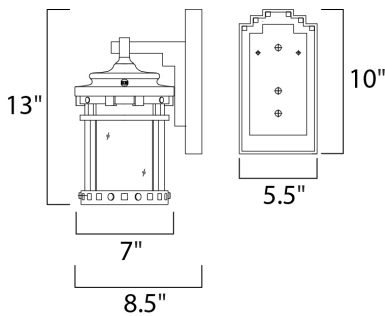

MEASUREMENTS

DIMENSION : 7" W x 13" H x 8.5" Ext
 BACK PLATE : 5.5" W x 10" H x 4" HCO
 HANGING WEIGHT : 4.62 lb

LAMPING

INPUT VOLTAGE : 120V
 LUMENS : 0 Rated
 BULB : 1 x 60W Incandescent E26 Medium , 60W Total
 BULB INCLUDED : (Not Included)
 DIMMABLE : Yes