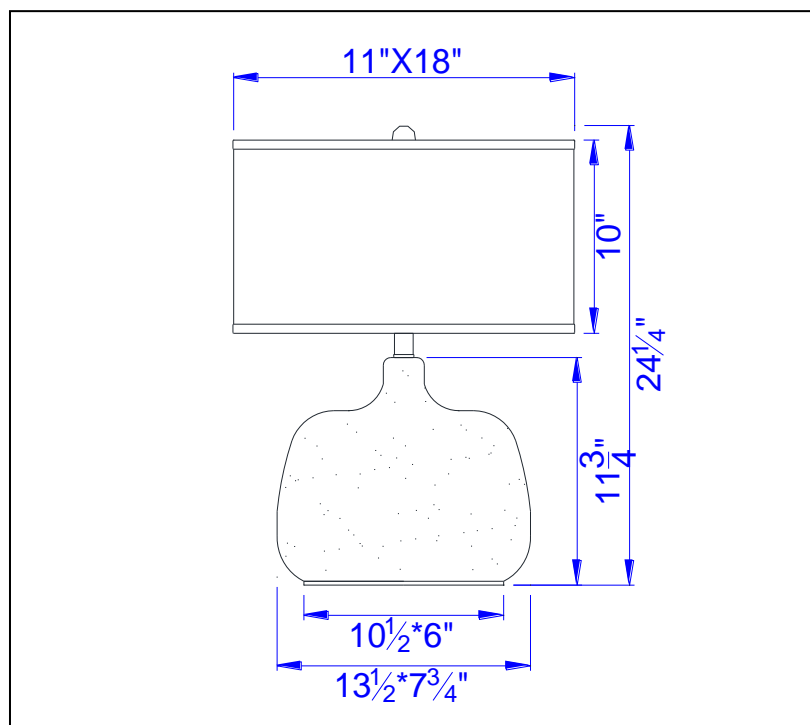

Project: \_\_\_\_\_

Catalog No.: \_\_\_\_\_

Lamp/Wattage: \_\_\_\_\_

- Model No:** BO-2263TB
- Description:** Christi Blue Glass Table Lamp
- Material:** Glass
- Finish :** Ocean Blue
- Height:** 24 1/4"
- Base Width:** 13 1/2"x 7 3/4"
- Wattage :** 150W
- Socket :** Medium Base (E27)
- Switch:** 3-way
- Bulb:** Incandescent, CFL
- Wire Length:** 6'
- Wire Color:** Silver
- Shade No:**
- Material:** Faux Silk
- Shade size:** (11"x18")x(11"x18")x10"