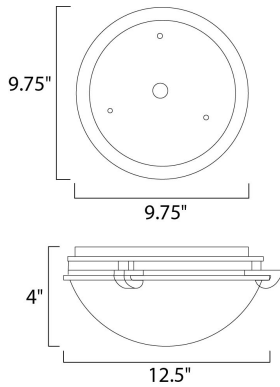

**MEASUREMENTS**

DIMENSION : 12.5" L x 12.5" W x 4" H  
 HANGING WEIGHT : 2.76 lb

**LAMPING**

INPUT VOLTAGE : 120V  
 LUMENS : 0 Rated  
 BULB : 2 x 60W Incandescent E26 Medium , 120W Total  
 BULB INCLUDED : (Not Included)  
 DIMMABLE : Yes