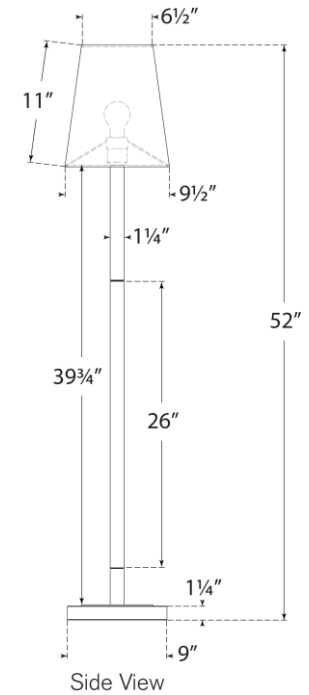

TEAR SHEET

Reagan Medium Reading Floor Lamp

Item # CHA 9912AB/CG-L

Designer: Chapman & Myers

Height: 52"

Width: 9.5"

Base: 9" Square

Finishes: AB/CG, PN/CG

Shade Treatments: L

Shade Details: 6.5" x 9.5" x 11" Square

Socket: E26 Dimmer

Wattage: 15 LED A19

Weight: 17 Pounds

Note: UL Only

Top View

Side View