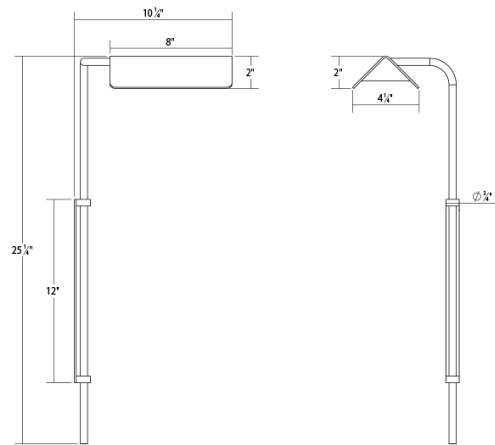

SONNEMAN
A WAY OF LIGHT

morii™ Left LED Wall Lamp

2832.05

DIMENSIONS

Height	25.25"
Width	9.75"
Switch Type	4-Step Touch Dimmer"

ELECTRICAL SPECS

Bulb Type	Integral LED
Bulb Quantity	1
Bulb Included?	Yes
Wattage	8
Initial Lumens	430
Input Voltage	120-240VAC
CCT	3000K
CRI	90
Power Supply Type	Driver
Power Supply Quantity	1
Power Supply Location	Plug
Dimming Type	Non-Dimmable

SHIPPING

SHADE 1

Quantity	1
Color	Satin Green
Material	Aluminum
Height	2"
Diameter	8

AVAILABLE FINISHES

Satin White (.03)
Bright Satin Aluminum (.16)
Satin Black (.25)

GENERAL LISTINGS

cETL
cUL
Damp Location

PROJECT

QUANTITY

NOTES