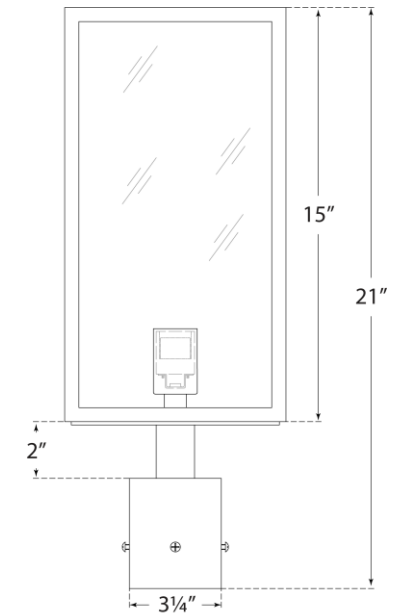

## Fresno Post Light

Item # CHO 7933AI-CG

Designer: Chapman & Myers

Height: 21"

Width: 8"

Base: 3" Round Post Cap

Finishes: AI

Glass Options: CG

Socket: E26 Keyless

Wattage: 60 T10

Weight: 8 Pounds

Top View

Front View