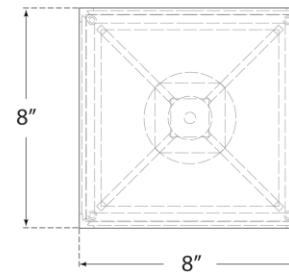

TEAR SHEET

Fresno Post Light

Item # CHO 7933AI-CG

Designer: Chapman & Myers

Height: 21"

Width: 8"

Base: 3" Round Post Cap

Finishes: AI

Glass Options: CG

Socket: E26 Keyless

Wattage: 60 T10

Weight: 8 Pounds

Top View