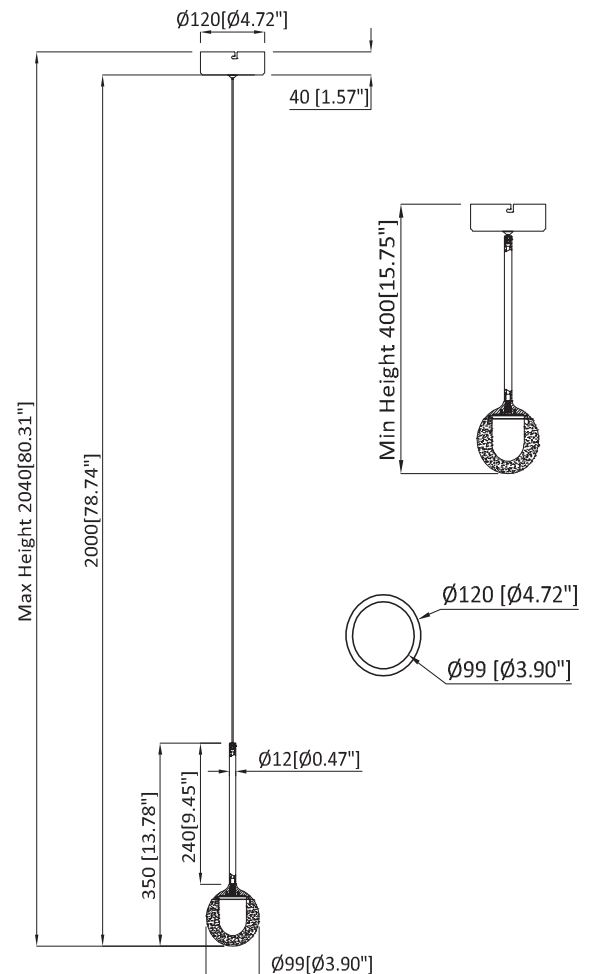

LED Pendant

VCP2101

By VONN Lighting

PROJECT:

TYPE:

CATALOG #:

DATE:

Product Description

Capri VCP2101BL 5" 1-Light Integrated LED Pendant Lighting Fixture with Glass Shade in Black and Antique Brass.

Specifications

- Lumens: **551.2 L**
- Watts: **8.28 W**
- Voltage: **100-277V**
- CRI: **90**
- CCT: **3000K**
- Dry Location: **IP20**
- Diffuser: **PC**
- Material: **Aluminum, Glass**
- Finish: **Black and Antique Brass**
- Lifetime: **50,000 Hours**
- Transformer: **Not Required**
- ETL: **Listed**
- Warranty: **5-Year Limited**

Dimensions

- Fixture: **4.75" L x 4.75" W x 80.25" (15.75") H**
  120mm L x 120mm W x 2040mm H
  Measurements rounded to the nearest 1/4" (6.35mm)

Lighting

- Color Temperature: **3000K**

Available Finishes

Notes

Theoretical Lumens: XXX LM (subject to change)

Theoretical Wattage: XXX W (subject to change)

***Please note lumens and wattage are subject to change and will be determined post production of the first articles.

*Any custom modifications are subject to minimum order quantity. (M.O.Q.)