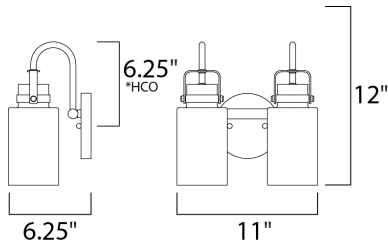

\*height from center of outlet to the top of the fixture

**MEASUREMENTS**

- DIMENSION : 11" W x 12" H x 6.25" Ext
- BACK PLATE : 5.11" W x 5.11" H x 6.7" HCO
- HANGING WEIGHT : 1.1 lb

**LAMPING**

- INPUT VOLTAGE : 120V
- LUMENS : 0 Rated
- BULB : 2 x 60W Incandescent E26 Medium , 120W Total
- BULB INCLUDED : (Not Included)
- DIMMABLE : Yes