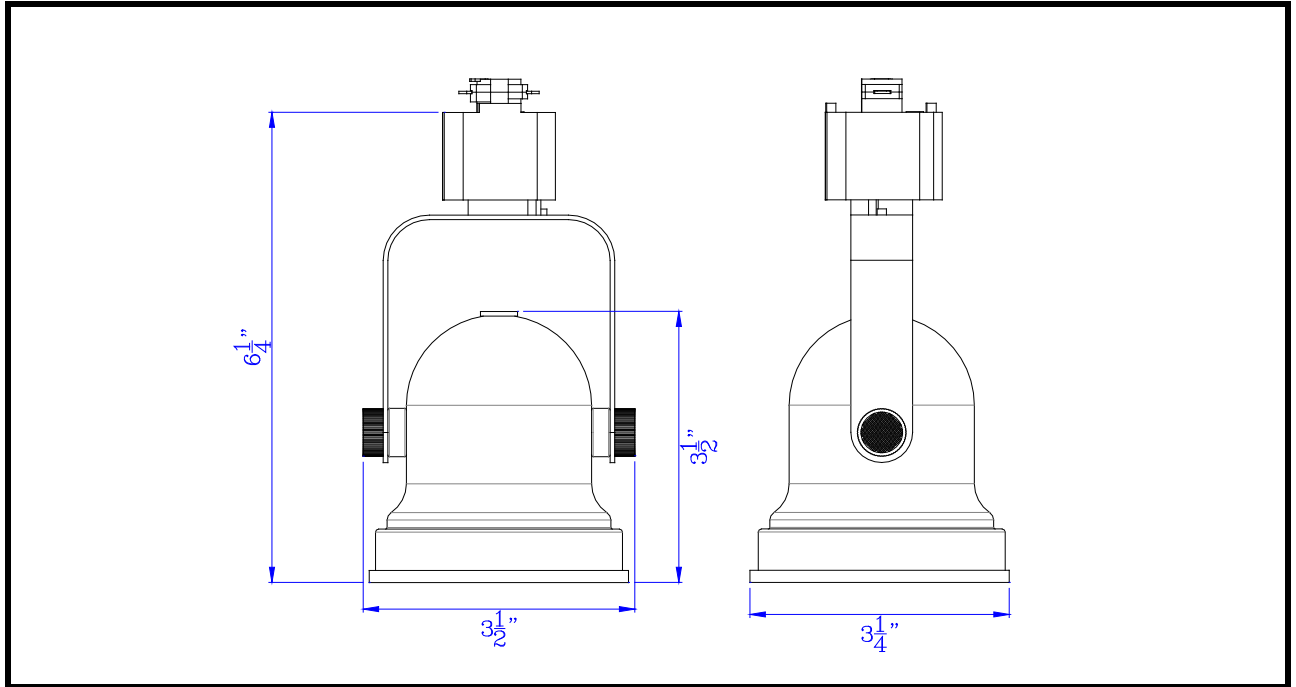

Project: _____

Catalog No.: _____

Lamp/Wattage: _____

Model No. : HT-818-WH

Description: 12W dimmable integrated LED track fixture, 720 lumen, 90 CRI

Material: Metal

Finish : White

Rotation : 355 degree

Capability : +/-90 degree from horizontal

Voltage : 120V

Wattage : 12W

Dimming: Dimmable, DVCL-153P/SCL-153P/AYCL-153P/CTCL-153P/DVCL-253P/
GT-150/GTJ-250M (ALL ARE LUTRON BRAND)

Color Temp: 3000K

Lumen : 720