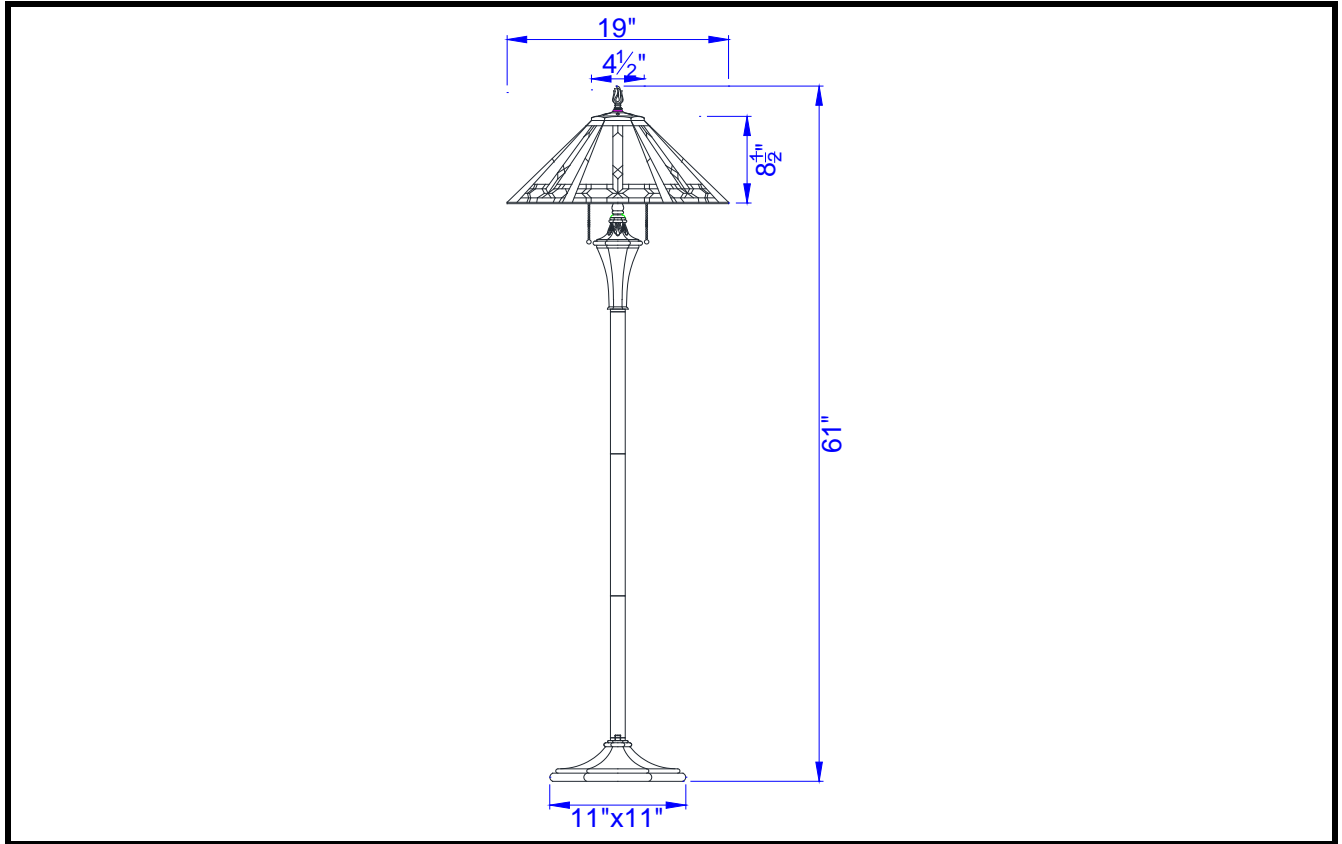

Model No: BO-2717FL
Description: 60W x 2 Tiffany floor lamp
Material: Resin
Finish : Tiffany
Height: 61"
Reach: 19"
Base Width: 11"x11"
Wattage : 60W x 2
Socket : Medium Base (E26)
Switch: On/off
Bulb: Incandescent, CFL
Wire Length: 6'
Wire Color: Brown
Shade No:
Material: Tiffany
Shade size: 4 1/2"x19"x 8 1/2"
Certificate : 