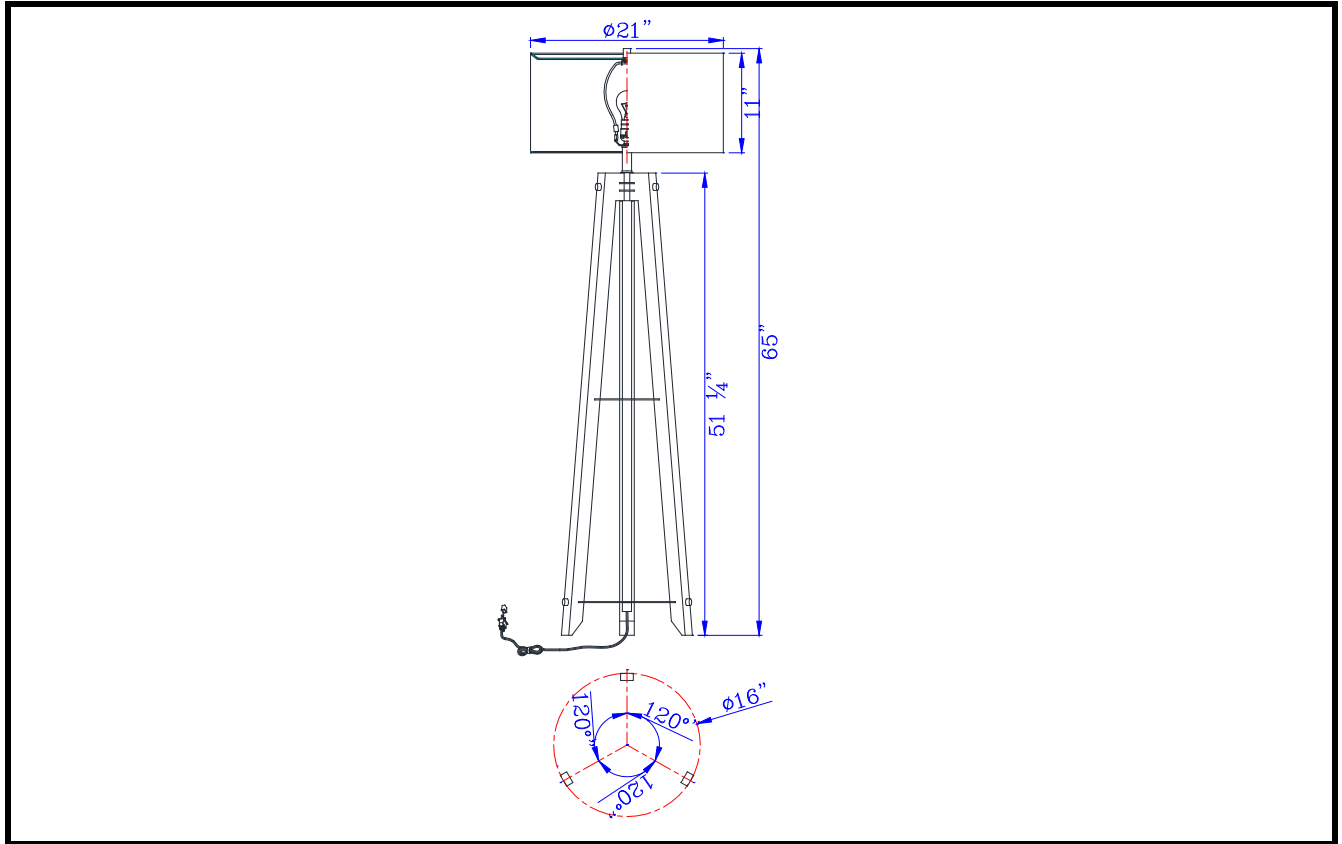

Project: _____

Catalog No.: _____

Lamp/Wattage: _____

Model No: BO-2833FL
Description: 150W 3 way Bilzen wood tripod floor lamp
Material: Metal/Wood
Finish : Walnut
Height: 65"
Reach/Depth: 21"
Base Width: Dia. 16"
Wattage : 150W
Socket : Medium Base (E26)
Switch: 3-Way
Bulb: Incandescent, CFL
Wire Length: 6'
Wire Color: Black
Shade No: SH-1490
Material: Fabric
Shade size: 21"x21"x11"