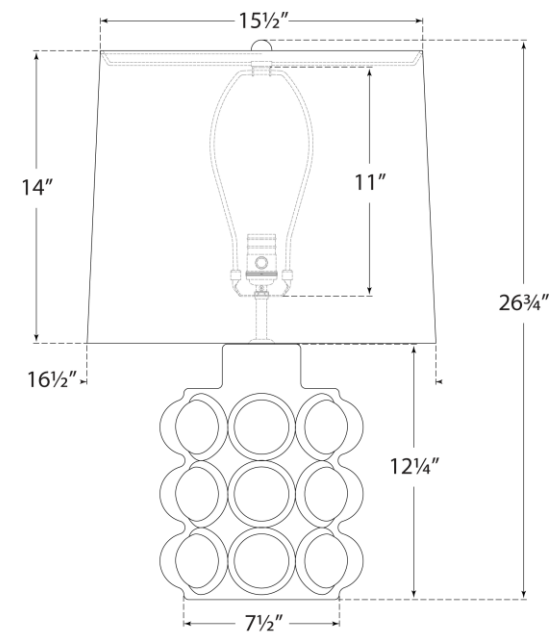

TEAR SHEET

Vedra Medium Table Lamp

Item # ARN 3645PBC-L

Designer: AERIN

Height: 26.75"

Width: 16.5"

Base: 7.5" Round

Finishes: BC, PBC

Shade Treatments: L

Shade Details: 15.5" x 16.5" x 14"

Socket: E26 Dimmer

Wattage: 100 A19

Weight: 14 Pounds

Note: Reactive Ceramic Glazes Will Vary in Color and Texture

Front View