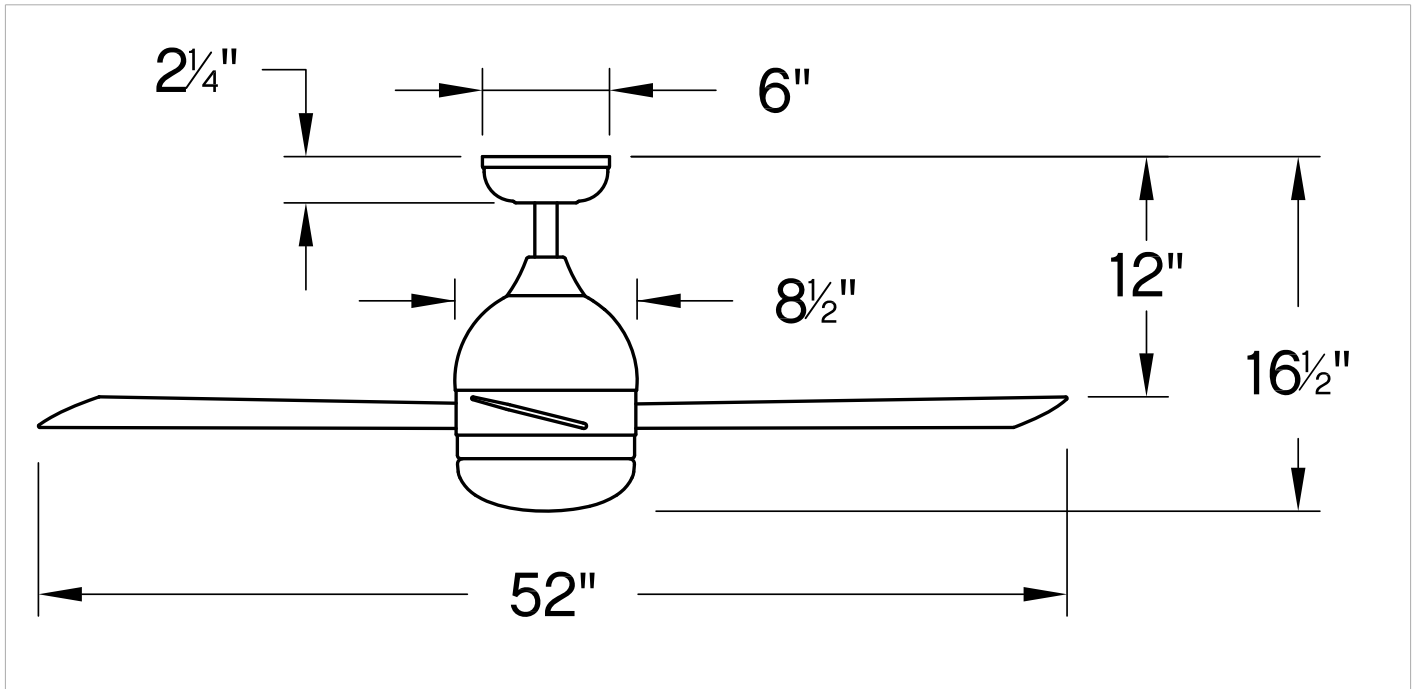

VERGE

902352FMM-LWA

VERGE 52" LED FAN

DETAILS	
FAN FINISH:	Metallic Matte Bronze
GLASS:	Etched Opal
BLADE COUNT:	3
SLOPE DEGREE:	20

DIMENSIONS	
WIDTH:	52"
HEIGHT:	16.5"

LIGHT SOURCE	
LED NAME:	SMJD_2G16W7PX
VOLTAGE:	120v
CRI:	90

MOUNTING	
CANOPY:	6" Dia.
LEAD WIRE:	1 X 76"

SHIPPING	
CARTON LENGTH:	26
CARTON WIDTH:	11
CARTON HEIGHT:	12

VERGE

PRODUCT DETAILS:

- This item includes a 4.5" down rod. Other various lengths of down rods are available and sold separately to customize the installation height.
- Suitable for use in wet (interior direct splash and outdoor direct rain or sprinkler) locations as defined by NEC and CEC. Meets United States UL Underwriters Laboratories.
- This item may be hung on a sloped ceiling
- For more information on how to control your ceiling fan via the Hinkley Home Automation App, click [here](#).
- Fan Control included, HIRO Control - 3 Speed Non-Reversing
- LED components carry a 5-year limited warranty
- Motor carries a lifetime warranty
- Blades, controls, switches, capacitors and hardware carry a 1-year warranty

HINKLEY

HINKLEY
33000 Pin Oak Parkway
Avon Lake, OH 44012

PHONE: (440) 653-5500
Toll Free: 1 (800) 446-5539

hinkley.com

VERGE 52" LED FAN

902352FMM-LWA

PERFORMANCE SPECIFICATIONS	STANDARD	
	HIGH SPEED	AVERAGE SPEED
Airflow	5226	3642
EnergyUse	52.4	32.8
EnergyCost	15	9
Efficiency	100	111
AMPS	0.44	0.31
RPMS	167	115