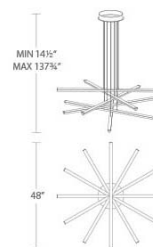

FINISHES

LINE DRAWING

Fixture Type: _____

Catalog Number: _____

Project: _____

Location: _____

Stack 48" Pendant 3000K

Model & Size	Color Temp & CRI	Watt	Voltage	LED Lumens	Delivered Lumens	Finish
PD-29809 9 Light	3000K 90	126W	120-277 VAC	14814	11850	AL Brushed Aluminum BK Black