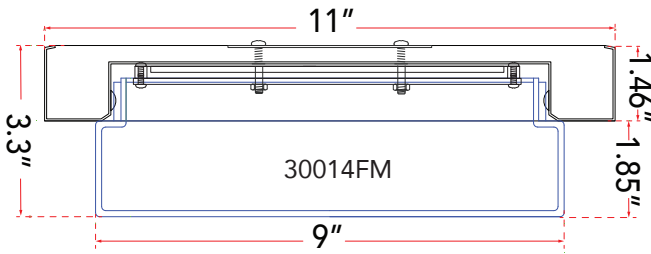

ABRA MODEL **30014FM-CH**

11" Stepped Opal Glass Flushmount with High Output Dimmable LED

FAMILY NAME **Step**

UPC **00858083007504**

FIXTURE MATERIAL				FIXTURE DIMENSIONS IN INCHES										
Frame Material	Finishes Available	Diffuser Type	Diffuser Finish	Diameter	Height	o.a.h	Width	Length	Ext	Weight	ADA	Location	Rating	Compliance
Metal	CH-Chrome BN-Brushed Nickel, BZ-Bronze	Glass	Opal	11	3.3	3.3				4		Ceiling Mount only	Damp Location	cETLus T-24
LAMPING										Compatible Dimmers		Junction Box Type		SUPPLIED
Lamp Type	Lamp qty	Wattage	Max Wattage	Base	Kelvin	CRI	Initial Lumen's	Delivered Lumen's	Voltage			Standard 4 x 4 Octagon Box		
LED	1	16w	16w	Solid State Module	3000k	90+	1360	952 estimated	120v					
SPECIAL NOTES														