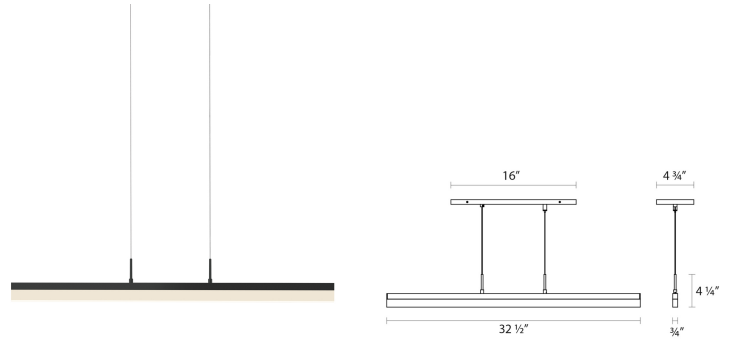

Project:

Stiletto LED Pendant Spec Sheet

SKU: 2346.25 Learn more at:
<https://sonnemanlight.com/stiletto-led-pendant>

Description: **Stiletto's ultra-sophisticated and extraordinarily precise solid acrylic is thrust through a minimally present aluminum channel, radiating perfectly even LED illumination from within.** Also available as a [Dimmable LED Sconce/Bath Bar](#) and [Stiletto Lungo LED Wall Bar](#).

Type #:

Dimensions

Height:	4.25"
Width:	32.5"
Length:	0.75"
Hanging Details:	6' Adjustable Cord
Size:	32"
Canopy/Backplate/Base Width:	16
Canopy/Backplate/Base Depth:	4.75

Electrical Specs

Bulb(s) Included?:	Yes
Bulb 1 Type:	Integral LED
Input Voltage:	120VAC
Wattage:	12
Initial Lumens:	1050
Delivered Lumens:	907
Color Temperature:	3000K
CRI:	90
Power Supply Type:	Driver
Power Supply Quantity:	1
Power Supply Location:	Outlet Box
Dimming Type:	TRIAC/ELV
Bulb Max Wattage:	12

Installation

Installation:	Licensed electrician required
Sloped Ceiling Compatible?:	Not Compatible
Minimum Hanging Height:	6"

Shipping

Carton 1 L x W x H:	39" X 10" X 10"
Carton 1 Gross Weight:	8 LBS
Fixture Weight:	5