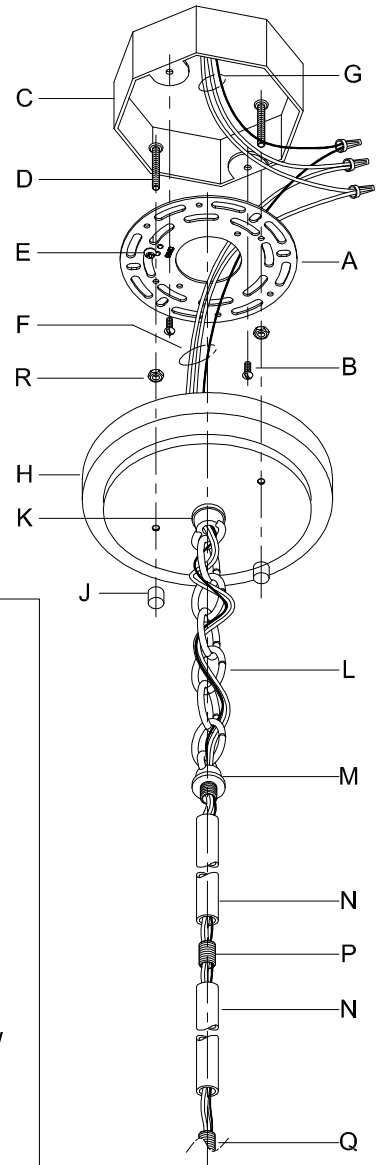

CAUTION: Read instructions carefully and turn electricity off at main circuit breaker panel before beginning installation.

500116

WARNING - If any Special Control Devices are used with this Fixture, Follow the Instructions Carefully to assure full compliance with N.E.C. requirements. If there are any questions, contact a Qualified Electrical Contractor.

CAUTION - All glass is fragile, use care when handling Glass component(s) and or Lamp(s).

CANOPY MOUNTING & WIRE CONNECTION ASSEMBLY STEPS:

Attach (N), (P) to achieve overall desired length.
 Joignez (N), (P) pour obtenir la longueur voulue.
 Una (N), (P) para lograr la longitud deseada.

1. D,E → A
2. B,A → C
3. F → P,N,M
4. N → Q
5. M → N
6. L → M,K
7. F → L,K,H
8. F → G
9. H,J → D

FIXTURE ASSEMBLY STEPS:

1. Q → R
2. W,X,Y → V
3. S,T → U
4. AA,Z → U

B, C, G & Y
 (NOT FURNISHED)
 (NO INCLUIDA)
 (NON FOURNIE)