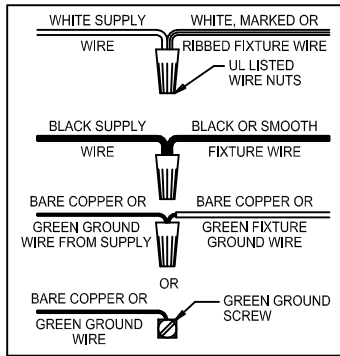

CAUTION: Read instructions carefully and turn electricity off at main circuit breaker panel before beginning installation.

500116

WARNING - If any Special Control Devices are used with this Fixture, Follow the Instructions Carefully to assure full compliance with N.E.C. requirements. If there are any questions, contact a Qualified Electrical Contractor.

CAUTION - All glass is fragile, use care when handling Glass component(s) and or Lamp(s).

CANOPY MOUNTING & WIRE CONNECTION ASSEMBLY STEPS:

Attach (N), (P) to achieve overall desired length.
 Joignez (N), (P) pour obtenir la longueur voulue.
 Una (N), (P) para lograr la longitud deseada.