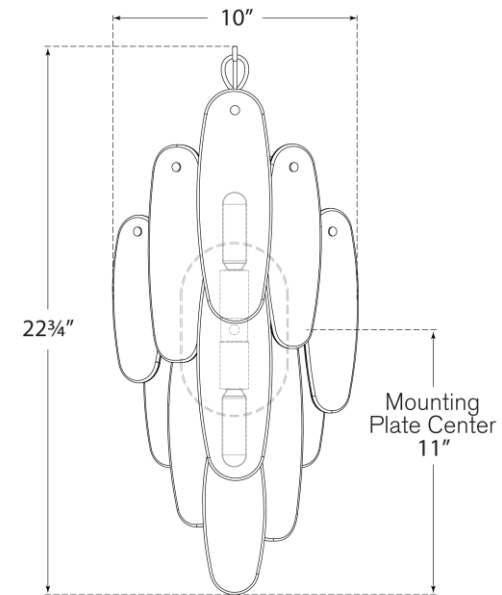

TEAR SHEET

Cora Large Waterfall Sconce

Item # CHD 2917AB-ALB

Designer: Chapman & Myers

Height: 22.75"

Width: 10"

Extension: 4.5"

Backplate: 4.5" x 7.5" Oval

Finishes: AB

Trim Options: ALB

Socket: 2 - E12 Candelabra

Wattage: 2 - 3.5 LED B11

Weight: 7 Pounds

Note: Assembly Required

Front View

Side View