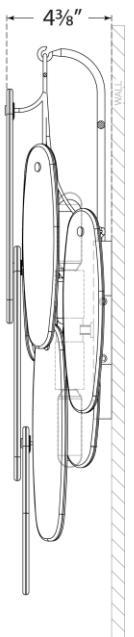

TEAR SHEET

Cora Large Waterfall Sconce

Item # CHD 2917AB-ALB

Designer: Chapman & Myers

Height: 22.75"

Width: 10"

Extension: 4.5"

Backplate: 4.5" x 7.5" Oval

Finishes: AB

Trim Options: ALB

Socket: 2 - E12 Candelabra

Wattage: 2 - 3.5 LED B11

Weight: 7 Pounds

Note: Assembly Required

Front View

Side View