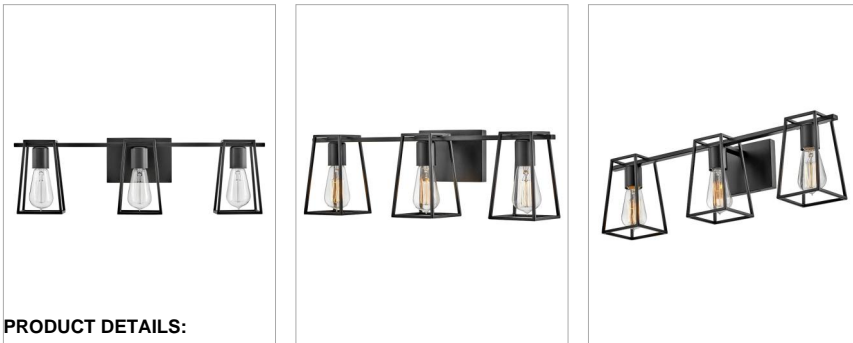

FILMORE

5163BK

MEDIUM THREE LIGHT VANITY

Filmore's open cage silhouette is a perfect showcase for vintage filament bulbs while offering a glimpse of its workhorse mentality. An industrial-inspired backplate and fitter ensure that effortless style reigns supreme. Filmore is sure to add no-nonsense function and a transitional spirit to any space and is available in a variety of finishes.

DETAILS	
FINISH:	Black
MATERIAL:	Steel
DIMMABLE:	YES, WITH DIMMABLE LAMP (NOT INCLUDED)

DIMENSIONS	
WIDTH:	24"
HEIGHT:	7.5"
WEIGHT:	3.5lb
BACK PLATE:	6.5"W X 4.5"H
EXTENSION:	6.8"
TOP TO OUTLET:	2.25"

LIGHT SOURCE	
LIGHT SOURCE:	Socketed
WATTAGE:	3-14w Med. LED, 100w Equiv.
VOLTAGE:	120v

SHIPPING	
CARTON LENGTH:	26
CARTON WIDTH:	8
CARTON HEIGHT:	9.5
CARTON WEIGHT:	5

PRODUCT DETAILS:

- Mounting hardware is hidden on the back plate to ensure a clean silhouette
- Fixture can be mounted either up or down
- Suitable for use in damp locations as defined by NEC and CEC. Meets United States UL Underwriters Laboratories & CSA Canadian Standards Association Product Safety Standards.
- Ideal for vintage filament bulbs (not included)
- Merging the best of traditional and modern elements with a sophisticated and streamlined look