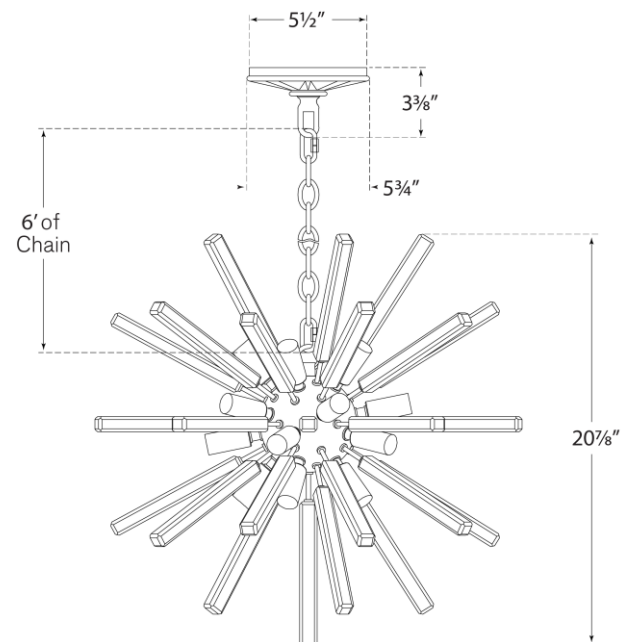

TEAR SHEET

Lawrence Small Sputnik Chandelier

Item # CHC 3111G

Designer: Chapman & Myers

Height: 20"

Width: 20"

Canopy: 5.5" Round

Finishes: AI, G, PN

Socket: 20 - E12 Candelabra

Wattage: 20 - 40 B11

Weight: 24 Pounds

©EFC DESIGNS

CHC3111