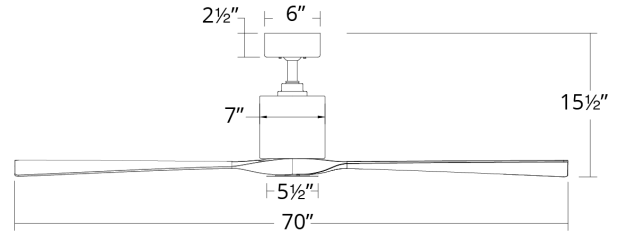

AVIATOR

FR-W1811-70L

70" Ceiling Fan

MODERN FORMS SMART FANS

PRODUCT DESCRIPTION

Inspired by the golden age of flying, this smart fan takes technology to the next level. Pair it with the exclusive Modern Forms app to save on energy costs and intuitively create schedules that adapt to your behavior. Two simulated wood finishes contrast with the matte black or graphite housings for an understated look in interior or exterior spaces. Available option LED light kit sold separately.

FEATURES

- 6 fan speeds through both Summer and Winter Modes
- Silent DC motor
- Optional LED luminaire sold separately (F-1811-5-LED-**)
- Includes BT remote control
- Optional wall control sold separately
- Compatible with Modern Forms app

AIRFLOW/ENERGY EFFICIENCY

Weighted-Average/High Airflow CFM:	8431/11779
Weighted-Average/High Energy Use (W):	28/35
Estimated Yearly Energy Cost ($):	$6.58
Weighted-Average/High Efficiency (CFM/W):	306/337
Max RPM:	103

WIRELESS PERFORMANCE

Wi-Fi Range:	Up to 150 ft*
Bluetooth Range:	Up to 150 ft*

ORDER NUMBER

Model	Housing	Blade
FR-W1811-70L	GH Graphite	WG Weathered Gray DK Distressed Koa Matte Black
	MB Matte Black	
	MB Matte Black	

SPECIFICATIONS

Construction:	Aluminum, ABS
Blade:	14° Pitch, 70" sweep
Downrod:	1" O.D. x 6"H included
Mounting Slope:	Up to 32°
Wire:	80"
Hanging Weight:	22 lbs
Total Power:	35W
Standards:	UL/cUL Wet Location listed, Title 24 JA8-2016 Compliant, Title 20, Energy Star rated
Motor Type:	125 x 25 sensorless DC motor

LUMINAIRE PERFORMANCE

Light Source:	LED
Light Wattage:	13W
Lumens/Delivered Lumens:	1600/846
Dimming:	Integrated
CRI:	90
Color Temperature:	3000K (2700K/3500K options available)
Rated Life:	50,000 hours

OPTIONAL LUMINAIRE (Sold Separately)

Model	Finish	
F-1811-5-LED	GH Graphite	
	MB Matte Black	

Example: F-1811-5-LED-MB

Example: FR-W1811-70L-MB/DK

based on application and surroundings.
i-pack - blade select options are not available

The Modern Forms app synchronizes seamlessly with smart home devices you already own

modernforms.com
Phone (800) 526.2588
Fax (800) 526.2585

Headquarters/Eastern Distribution Center
44 Harbor Park Drive
Port Washington, NY 11050

Central Distribution Center
1600 Distribution Ct
Lithia Springs, GA 30122

Western Distribution Center
1750 Archibald Avenue
Ontario, CA 91760

Modern Forms retains the right to modify the design of our products at any time as part of the company's continuous improvement program. JUL 2020