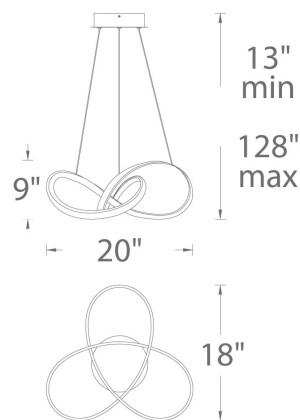

FINISHES

LINE DRAWING