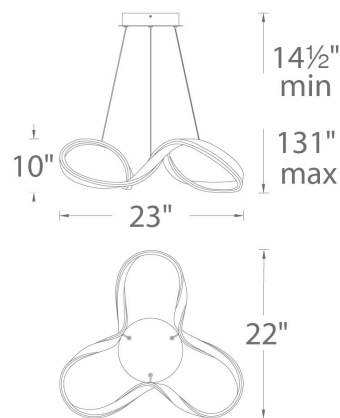

FINISHES

LINE DRAWING