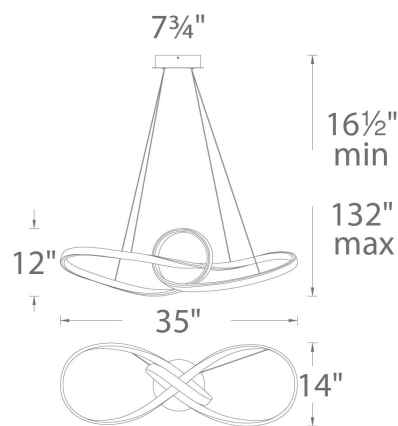

FINISHES

Chrome White

LINE DRAWING

PD-87735