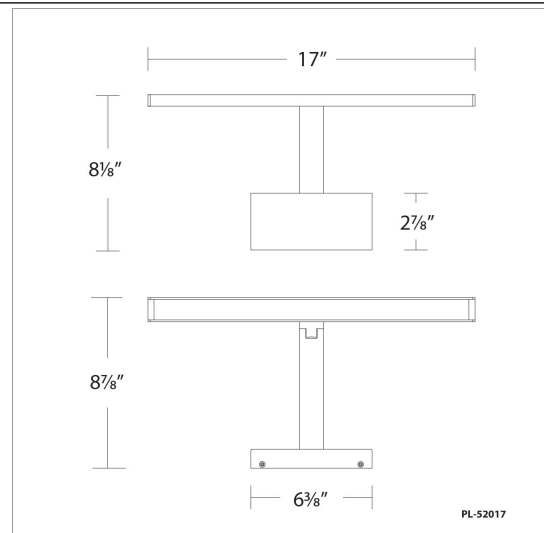

Black   Brushed Nickel

LINE DRAWING