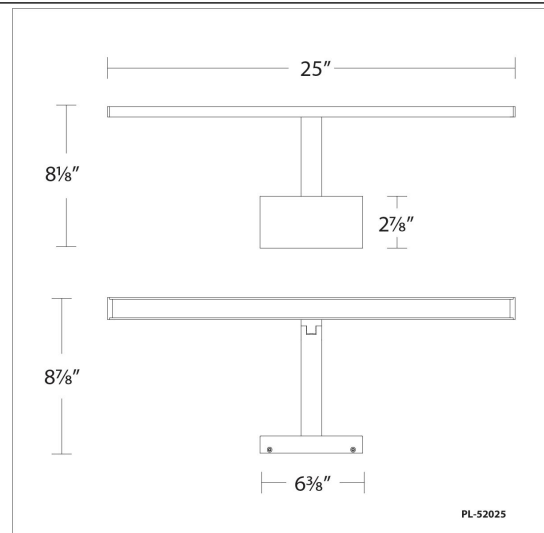

LINE DRAWING