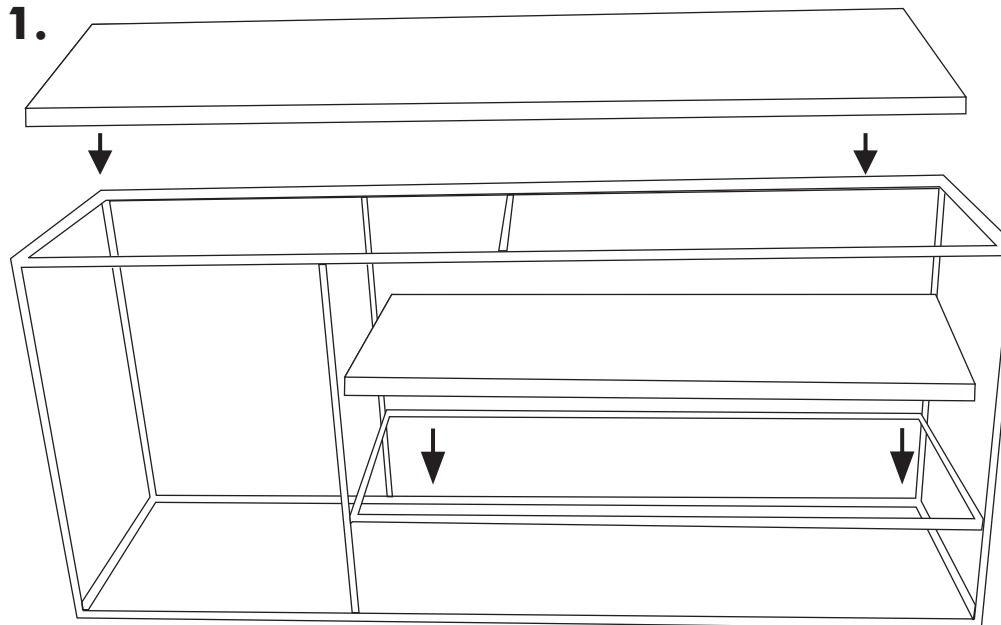

PARTS AND HARDWARE.

PARTS LIST

No.	DESCRIPTION	IMAGE	QTY
P1	MARBLE TOP		2
P2	METAL BASE		1

NOTES.

Thank you for purchasing this quality product! Be sure to check all packing material carefully for small part that may have come loose inside the carton during shipping.

CAUTION: The item is heavy, assembly should be performed by two people.

STEP 1.