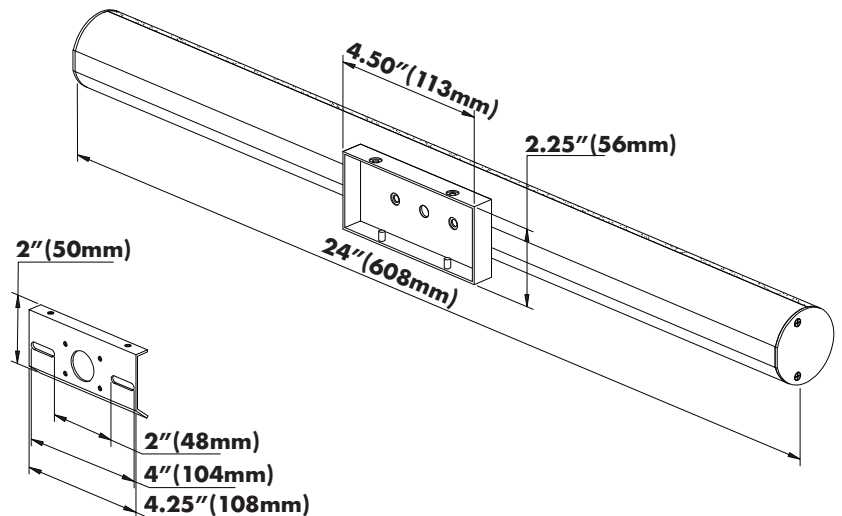

**SPECIFICATIONS**

|                  |                         |
|------------------|-------------------------|
| • LUMENS         | 1186.4LM                |
| • WATTS          | 24.65W                  |
| • VOLTAGE        | 120V                    |
| • CRI            | 90                      |
| • CCT            | 3000K                   |
| • IP RATED       | DAMP LOCATION           |
| • MATERIAL       | ALUMINUM / GLASS / IRON |
| • FINISH         | ALUMINUM / WHITE        |
| • LIFETIME       | 50,000 HOURS            |
| • DIMMABLE       | YES, AC LED             |
| • SHADE SHAPE    | CIRCULAR                |
| • SHADE MATERIAL | ALUMINUM / ACRYLIC      |
| • SHADE COLOR    | WHITE                   |
| • WARRANTY       | 5-YEAR LIMITED          |

THE MEASUREMENTS ARE ROUNDED TO THE NEAREST 1/4"

**AVAILABLE FINISHES**