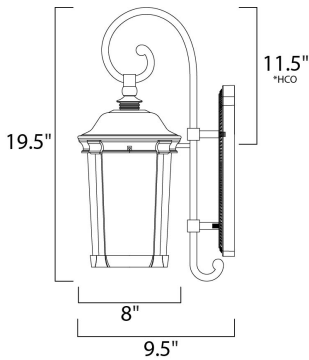

PRODUCT DESCRIPTION

Maxim Lighting's Dover VX Collection is made with Vivex, a material twice the strength of resin, is non-corrosive, UV resistant and backed with a 5-Year Limited Warranty. Dover VX features our Bronze finish and Seedy glass.

MEASUREMENTS

- DIMENSION : 8" W x 19.5" H x 9.5" Ext
- BACK PLATE : 5" W x 10.75" H x 11.5" HCO
- HANGING WEIGHT : 5.28 lb

LAMPING

- INPUT VOLTAGE : 120V
- LUMENS : 0 Rated
- BULB : 1 x 60W Incandescent E26 Medium , 60W Total
- BULB INCLUDED : (Not Included)
- DIMMABLE : Yes

FINISHES OPTION

GLASS

Seedy CD

MATERIAL

Vivex Resin Composite, Glass

RATINGS

cETLus
Wet Location

ADDITIONAL

RATED LIFE 2500 Hours
OPERATING TEMPERATURE:
-20°C (-4°F), 40°C (104°F)

Always consult a qualified electrician before installing any lighting product.