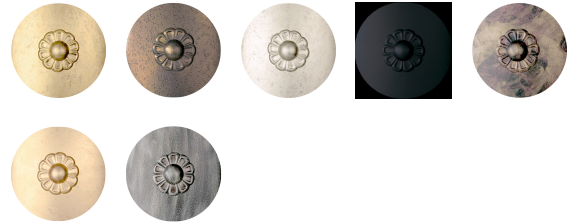

SCHONBEK

1870

RENAISSANCE ROCK

3572

The delightful play of rock crystal gemstones with clear and colored drops transform our Renaissance chandelier into a unique collectible. Its ornate framework, featuring authentic seventeenth-century styling, marries the sensual curves of precious metals with the luminosity of intricately cut glass.

OPTIONS

ROCK (R), ROCK (AD), ROCK (OS)

-22, -23, -48, -51, -76, -26, -47

MORE RENAISSANCE ROCK

3573

3584

3587

SPECIFICATIONS

Type:	Chandelier
↔ Width/Length:	32in / 81cm
↕ Height:	40in / 102cm
↓ Chain Length:	84in / 213cm
⬇ Hang Weight:	58lbs / 26.1kg
Tier Count:	2
Bulb Count:	13
Bulb Info:	(12) E12, 60 MAX, B10** (1) E12, 15 MAX, T7*
Voltage:	110V / 220V / CCC