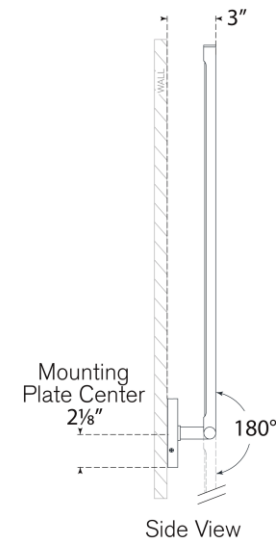

TEAR SHEET

Cona Large Sconce

Item # KW 2760AB

Designer: Kelly Wearstler

Height: 26.25"

Width: 4.25" - 26.25"

Extension: 3" - 26.75"

Backplate: 4.25" Round

Finishes: AB, BZ, PN

Socket: Dedicated LED

Wattage: 12w (1400lm)

Weight: 2 Pounds

Note: UL Only | Ceiling or Wall Mount

Top View

Side View

Front View