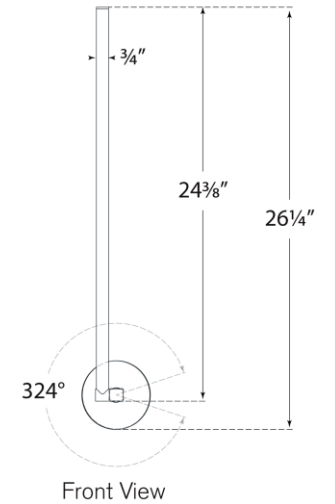

TEAR SHEET

Cona Large Sconce

Item # KW 2760AB

Designer: Kelly Wearstler

Height: 26.25"

Width: 4.25" - 26.25"

Extension: 3" - 26.75"

Backplate: 4.25" Round

Finishes: AB, BZ, PN

Socket: Dedicated LED

Wattage: 12w (1400lm)

Weight: 2 Pounds

Note: UL Only | Ceiling or Wall Mount

Top View

Side View

Front View