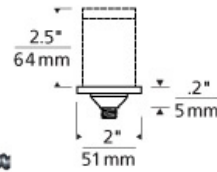

FREE JACK

FreeJack Port Alone

DESCRIPTION

Minimal 1-1/2" diameter, 2-1/2" deep. Can be installed in a range of locations. Access to back of ceiling is not needed.

INSTALLATION

Mounts to Tech Lighting's special cylindrical 1-1/2" diameter, 2-1/2" deep junction box (included). Access to back of ceiling is not needed. If wall mounting, head should be no longer than 6".

OTHER

For use with remote transformer and any FreeJack pendant or head (sold separately).

WEIGHT

0.6lb / 0.27kg ±

ORDERING INFORMATION

700FJFCP SHAPE OR SIZE

1.5" ROUND

FINISH

Z ANTIQUE BRONZE

C CHROME

S SATIN NICKEL

TECH LIGHTING®

7400 Linder Avenue
Skokie, Illinois 60077

T 847.410.4400
F 847.410.4500

Tech Lighting, L.L.C.

700FJFCP _____

FIXTURE TYPE: _____

JOB NAME: _____

NOTES: _____

_____

_____

©2014 Tech Lighting, L.L.C. All Rights Reserved. The "Tech Lighting" graphic is a registered trademark of Tech Lighting, L.L.C. Tech Lighting reserves the right to change specifications for product improvements without notification.