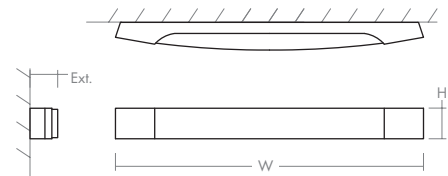

-14 Polished Chrome

-24 Satin Nickel

-40 Aged Brass

| | |
|------------------------------------|---|
| LIGHT SOURCE | 2 x 10.1W LED, 3000K, CRI 90 |
| LUMINAIRE POWER | 26.1W at 120V |
| RATED LIFE | 60000 hr RL |
| OPTIONAL COLOR TEMPERATURES | 2700K, 3500K, 4000K |
| LUMEN OUTPUT | Delivered: 1727 lm (LM-79) |
| INPUT VOLTAGE | 120V or 277V |
| DRIVER OUTPUT | 2 x 350mA, 12W |
| DIMMING | 0-10v & Phase (ELV) Dimming - 50/60Hz 100% to 10% Dimming |
| CONSTRUCTION | Plated Steel and Acrylic |
| DIFFUSER | - Matte White Acrylic |
| FINISHES | Polished Chrome (-14), Oiled Bronze (-22), Satin Nickel (-24), Aged Brass (-40) |
| MOUNTING | 2"x 3" J-Box |
| STANDARDS | ETL Dry/Damp listed, ADA compliant, CEC Title 24 Compliant, Conforms to UL STD 1598, Certified CAN/CSA, STD C22.2 No 250.0. |

DIMENSIONS

W: 27.75"

H: 2.75"

Ext: 2.50"

M.C: 1.38" From top of fixture

Order example for standard fixture:

3-524-24 (x- Voltage - xxx-Sequence # - xx-Finish)

3: 120v, 37: 277v