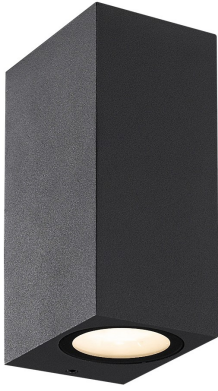

## DALE , LED OUTDOOR WALL MOUNT

### PRODUCT DETAILS

No.	:	28290-025
Product Color	:	GRAPHITE GREY
Shade / Accent Colour	:	FROST GLASS
Width	:	2.5"
Height	:	5.75"
Ext	:	3.25"
Weight	:	1.5lbs

### Options Available

ITEM NO.	FINISH	SHADE
28290-018	MARINE GREY	FROST GLASS
28290-025	GRAPHITE GREY	FROST GLASS