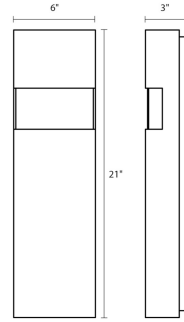

## Band LED Sconce Spec Sheet

SKU: 7284.98-WL Learn more at:  
<https://sonnemanlight.com/band-led-sconce>

Description: A crisp-edged rectangular aluminum column delivers bright LED illumination outward from a broad inset acrylic band and downward from a powerful recessed downlight.

### Dimensions

Height:	21"
Width:	6"
Extends:	3"
Minimum Extension:	3"
Maximum Extension:	3"
Size:	21"
Canopy/Backplate/Base Width:	5.25
Canopy/Backplate/Base Depth:	0.5
Canopy/Backplate/Base Height:	20

### Shipping

Carton 1 L x W x H:	25" X 10" X 7"
Carton 1 Gross Weight:	11 LBS
Fixture Weight:	8