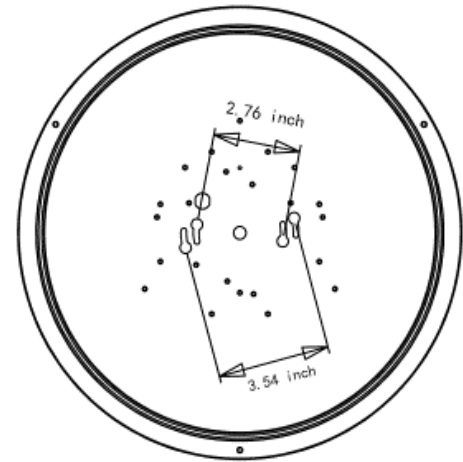

CF3205

14" 20W CRI 80 3000K 1400 Lumens LED Decorative Ceiling Fixture

- A. Multi-faceted fixture interior engineered to maximize LED module performance.
- B. LED module designed to deliver maximum light levels to work surface without fixture glare.
- C. Opaque white acrylic lens finish provides maximum optical comfort and effective light distribution. The low profile dimmable unit is ETL damp listed and produces 1400 lumens at 80+ CRI.

Installation

- Flush mounted surface without fixture glare.
- Suitable for damp locations.
- 120V,60Hz input.

Specifications

Category	Ceiling Fixture	Individual Box Length (Inch)	14.17
Shape	Round	Individual Box Width (Inch)	3.74
Bulb Base Type	Integrated LED	Individual Box Height (Inch)	14.17
Bulb Base Finish	N/A	Individual Box Weight per Unit (LBS)	2.76
Color Temperature	3000K		
Beam Angle	120°		
Finish	Brushed Nickel		
CRI	>80		
Average Life (Hours)	50000		
Estimated Yearly Energy Cost (11 ¢ /Kwh)	2.41	Lamp Type	LED
Life Based On 3Hrs/Day (Years)	45.66	Bulb Shape	N/A
Product Length (Inch)	N/A	Dry/Wet/Damp	Damp
Product Width (Inch)	Φ14"	Energy Star	NO
Product Height (Inch)	3"	Power Factor	0.9
Product Extension (Inch)	N/A	Current	185mA
Product Weight Per Unit (Lbs)	2.08	Lumen/Watt	70
Dimmable	YES	Warranty (Year)	5
Watts	20	DLC (Yes/No)	No
Watt Equivalent	80	Input Voltage	120V
Lumens	1400	Housing Material	Iron
Certification (ETL/FCC/RoHS)	ETL	Lens	Acrylic
		LED Type	Sanan