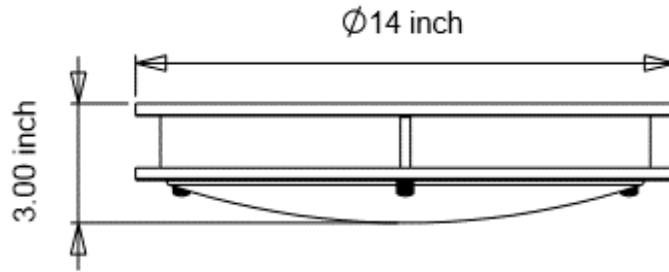

Performance

- Suitable for indoor lighting.
- Dimmable with most dimmer;
  Dimming smoothly from 10% to 100%.
- UL compliant, FCC certified.

Construction

- Opaque white Acrylic Cover
- DOB LED module designed
- Designed For Ceiling Or Wall Applications

Installation

- Flush mounted surface without fixture glare.
- Suitable for damp locations.
- 120V,60Hz input.