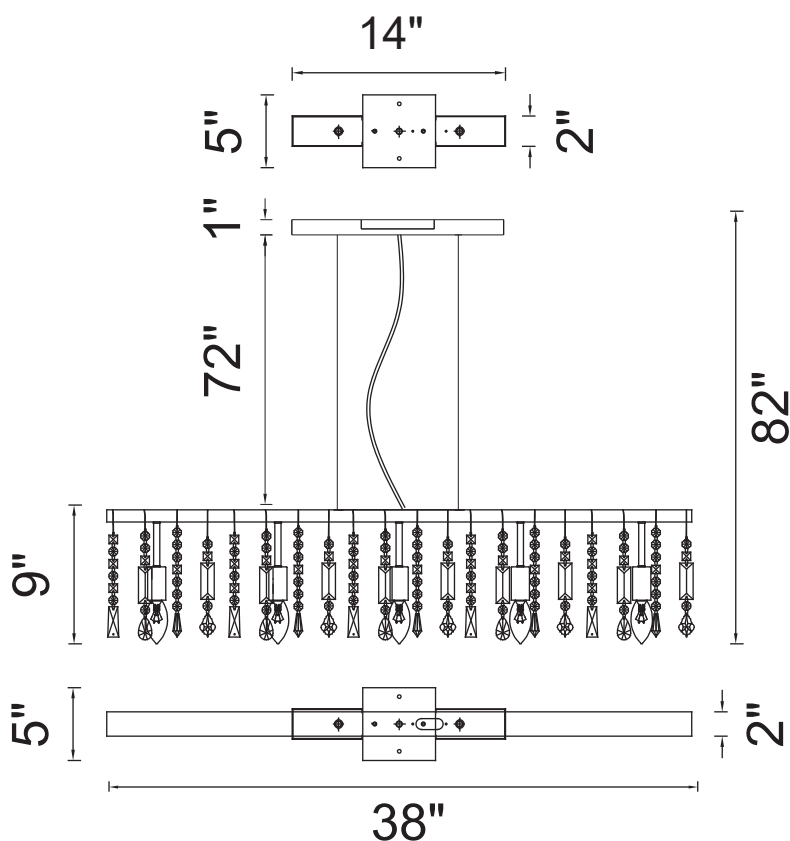

PROJECT: \_\_\_\_\_

FIXTURE TYPE: \_\_\_\_\_

LOCATION: \_\_\_\_\_

CONTACT/PHONE: \_\_\_\_\_

Item	5549P38C
Collection	JANINE
Finish	Chrome
Glass	-----
Crystal	Clear
Input	120V AC,60HZ,AC

Shade	-----
Length/Dia.	38"
Width/Ext.	5"
Height	9"
Maximum	82"
Lumens	-----

Light Source	E12
Bulb Info.	5×60W
Included	-----
Dimmable	Yes
Color	-----
Weight	