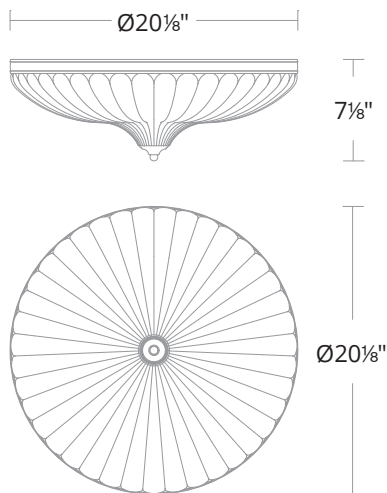

### AVAILABLE TRIM

Optic Crystal (O)

### LINE DRAWING

### REPLACEMENT PARTS

- RPL-GLA-6020 - Glass

Model	Size	LED Color Temp	Finish	Voltage	Wattage	Weight	LED Lumens	Delivered Lumens
S6020	20"	3000K/3500K/4000K	Aged Brass (700) Antique Nickel (704) Chrome (702)	120V	35W	26 lb	3000	2500