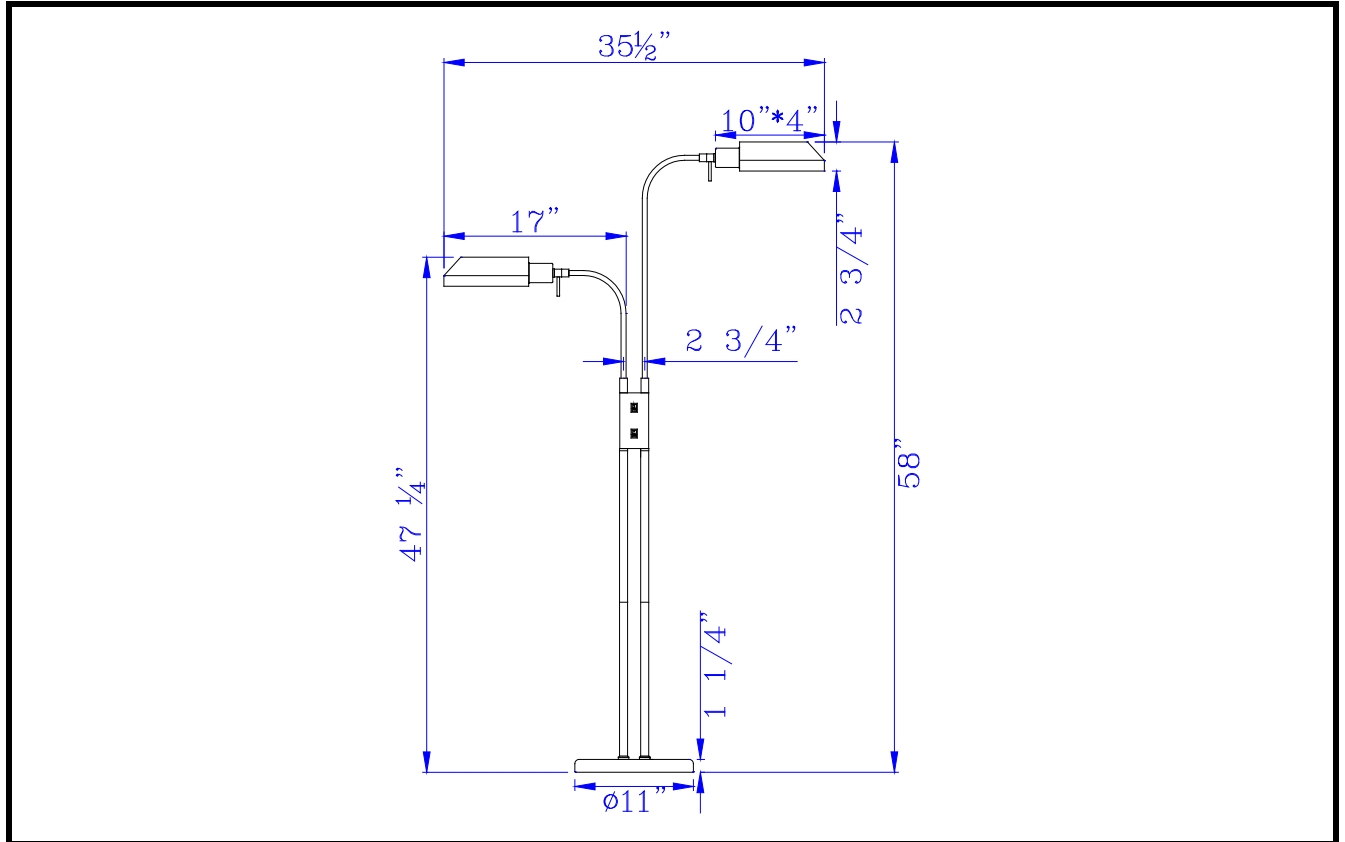

- Model No:** BO-127FL-2L-AB
Description: 60W x 2 Pharmacy dual height floor lamp with on off rocker switch
Material: Metal
Finish : AB (Antique Bronze)
Height: 58"
Reach/Depth: 11"
Base Width: Dia. 11"
Wattage : 60W x 2
Socket : Medium Base (E26)
Switch: ON/Off
Bulb: Incandescent, CFL
Wire Length: 6'
Wire Color: Gold
Shade No:
Material: Metal
Shade size: 10" x 4" x 2 3/4"