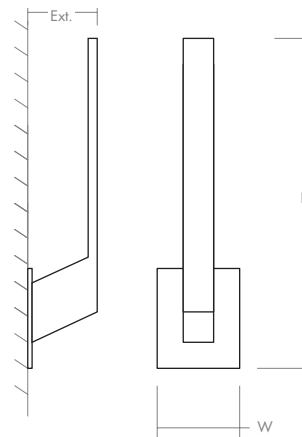

# MIRAGE Wall Sconce

120v : **3-516-xx**

277v : **37-516-xx**

# oxygen

FIXTURE TYPE \_\_\_\_\_

LOCATION \_\_\_\_\_

PROJECT \_\_\_\_\_

DATE \_\_\_\_\_

-25 Satin Copper

-14 Polished Chrome

-24 Satin Nickel

-40 Aged Brass

- LIGHT SOURCE** 1 x 11.9W LED, 3000K, CRI 90
- LUMINAIRE POWER** 15.0W at 120V
- RATED LIFE** 60000 hr RL
- OPTIONAL COLOR TEMPERATURES** 2700K, 3500K, 4000K
- LUMEN OUTPUT** Delivered: 764 lm (LM-79)
- INPUT VOLTAGE** 120V or 277V
- DRIVER OUTPUT** 350 mA, 12W
- DIMMING** 0-10v & Phase (ELV) Dimming - 50/60Hz 100% to 10% Dimming
- CONSTRUCTION** Plated Steel and Acrylic
- DIFFUSER** - Matte White Acrylic
- FINISHES** Polished Chrome (-14), Satin Nickel (-24), Satin Copper (-25), Aged Brass (-40)
- MOUNTING** 4" Octagonal J-Box, 2"x3" J-Box
- STANDARDS** ETL Dry/Damp listed, ADA compliant, Conforms to UL STD 1598, Certified CAN/CSA, STD C22.2 No 250.0.
- NOTE** Backplate is required

### DIMENSIONS

**W:** 4.75"

**H:** 19.09"

**Ext:** 4.00"

**M.C:** 16.18" From top of fixture

Order example for standard fixture:

**3-516-24** (x- Voltage - xxx-Sequence # - xx-Finish)

3: 120v, 37: 277v