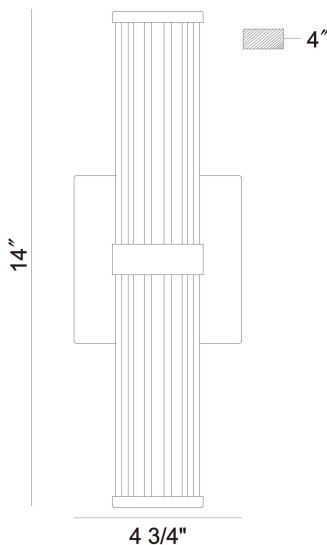

FAYTON, 14IN INTEGRATED LED OUTDOOR WALL SCONCE

PRODUCT DETAILS

No.	:	47123-021
Product Color	:	MATTE BLACK
Product Material	:	BLACK
Shade / Accent Colour	:	CLEAR
Shade / Accent Material	:	GLASS
Diameter	:	2.5"
Height	:	14"
Ext	:	4"
Weight	:	8.1LBS
Shade Height	:	14"
Shade Diameter	:	2.25"

LIGHT SOURCE DETAILS

Light Source Type	:	INTEGRATED LED
Bulb Voltage	:	36V
Total Wattage	:	14W
Delivered Lumens	:	985LM
Kelvin	:	3000K
CRI	:	90
Dimmable	:	YES

OPTIONS AVAILABLE

ITEM NO.	FINISH	SHADE
47123-014	MATTE GOLD	CLEAR GLASS
47123-021	MATTE BLACK	CLEAR

TECHNICAL DETAILS

Hanging Support Type	:	J-BOX
Canopy / Backplate Length	:	5.5"
Canopy / Backplate Height	:	4.75"
Canopy / Backplate Width	:	1.5"
IP Rating	:	IP44
Title 24	:	YES
Beam Angle	:	360

PROJECT INFORMATION