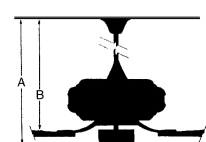

## MEASUREMENTS

Blade Finish:				Reversible Blades:	<b>No</b>
Blade Material:	<b>Plywood Construction</b>			Slope:	<b>Yes</b>
Blade Sweep:	No. of Blades:	Blade Pitch:	Hanging Weight:		
<b>54"</b>	<b>5</b>	<b>14 degrees</b>	<b>23.15</b>		
Downrod 1:	Downrod 1 Outside Dia:	Downrod 2:	Downrod 2 Outside Dia:		
<b>6</b>	<b>0.75</b>				
Ceiling to Lowest Point: (Dim A)	Ceiling to Blade (Dim B)	Lead Wire:	Motor Size:		
<b>14.0</b>	<b>11.75</b>	<b>80</b>	<b>172 x 16mm</b>		