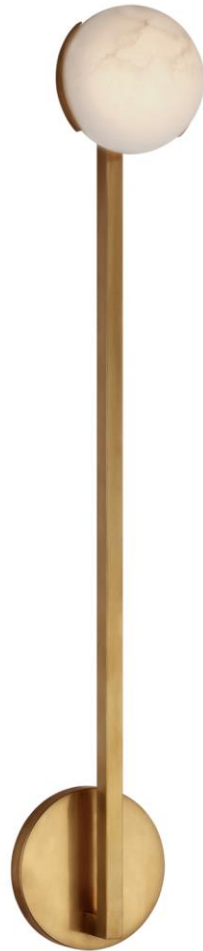

# TEAR SHEET

## Pedra 26" Single Sconce

Item # KW 2621AB-ALB

Designer: Kelly Wearstler

Height: 26"

Width: 4.5"

Extension: 5.25"

Backplate: 4.5" Round

Finishes: AB, BZ, PN

Shade Treatments: ALB

Socket: Dedicated LED

Wattage: 6w (500lm)

Note: UL Only | Alabaster is a Natural Stone | Variations in Color and Texture are Expected